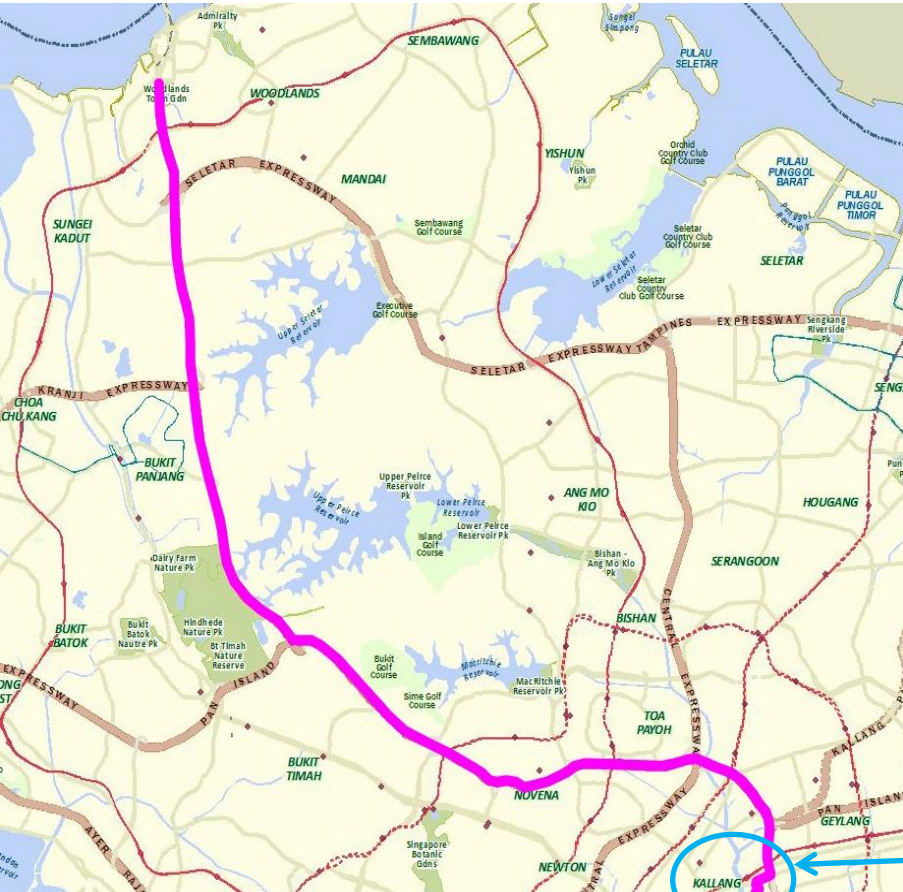

Tuas Checkpoint Route

Tuas Checkpoint to Sports Hub: AYE (MCE) > PIE (Changi) > Exit Sims Way > Geylang Road > Kallang Airport Dr > Kallang Airport Way

Sports Hub to Tuas Checkpoint: dispersal route will be the reverse flow of arrival route, Kallang Airport Way > Kallang Airport Dr > Sims Ave > Sims Way > PIE (Tuas) > AYE (Tuas) > Tuas Checkpoint

Woodlands Checkpoint to Sports Hub

Woodlands Checkpoint to Sports Hub: BKE (PIE)
> PIE (Changi) > Exit Sims Way > Mountbatten Road > Stadium Blvd

Sports Hub to Woodlands Checkpoint: dispersal route will be the reverse flow of arrival route, Kallang Airport Way > Kallang Airport Dr > Sims Ave > Sims Way > PIE (Tuas) > BKE (W'lands) > Woodlands Checkpoint