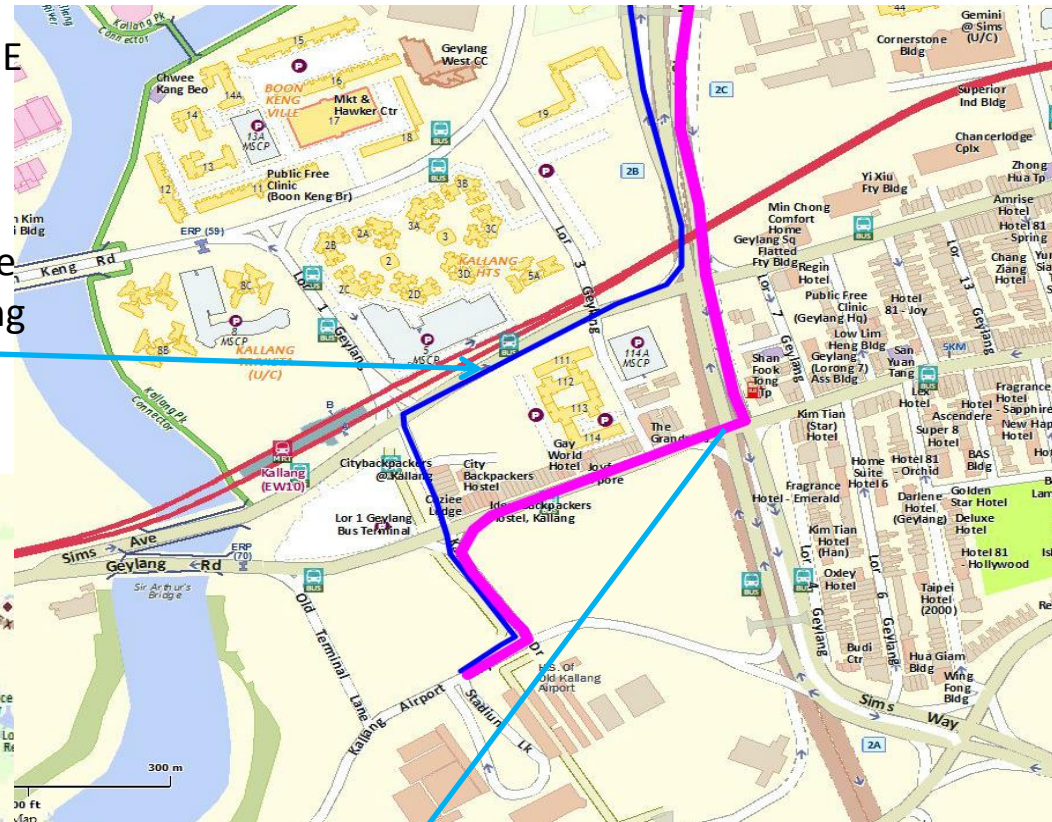

Tuas Checkpoint Route

Tuas Checkpoint to Sports Hub: AYE (MCE) > PIE (Changi) > Exit Sims Way > Geylang Road > Kallang Airport Dr > Kallang Airport Way

Sports Hub to Tuas Checkpoint: dispersal route will be the reverse flow of arrival route, Kallang Airport Way > Kallang Airport Dr > Sims Ave > Sims Way > PIE (Tuas) > AYE (Tuas) > Tuas Checkpoint

Woodlands Checkpoint to Sports Hub

Woodlands Checkpoint to Sports Hub: BKE (PIE)
> PIE (Changi) > Exit Sims Way > Mountbatten Road > Stadium Blvd

Sports Hub to Woodlands Checkpoint: dispersal route will be the reverse flow of arrival route, Kallang Airport Way > Kallang Airport Dr > Sims Ave > Sims Way > PIE (Tuas) > BKE (W'lands) > Woodlands Checkpoint