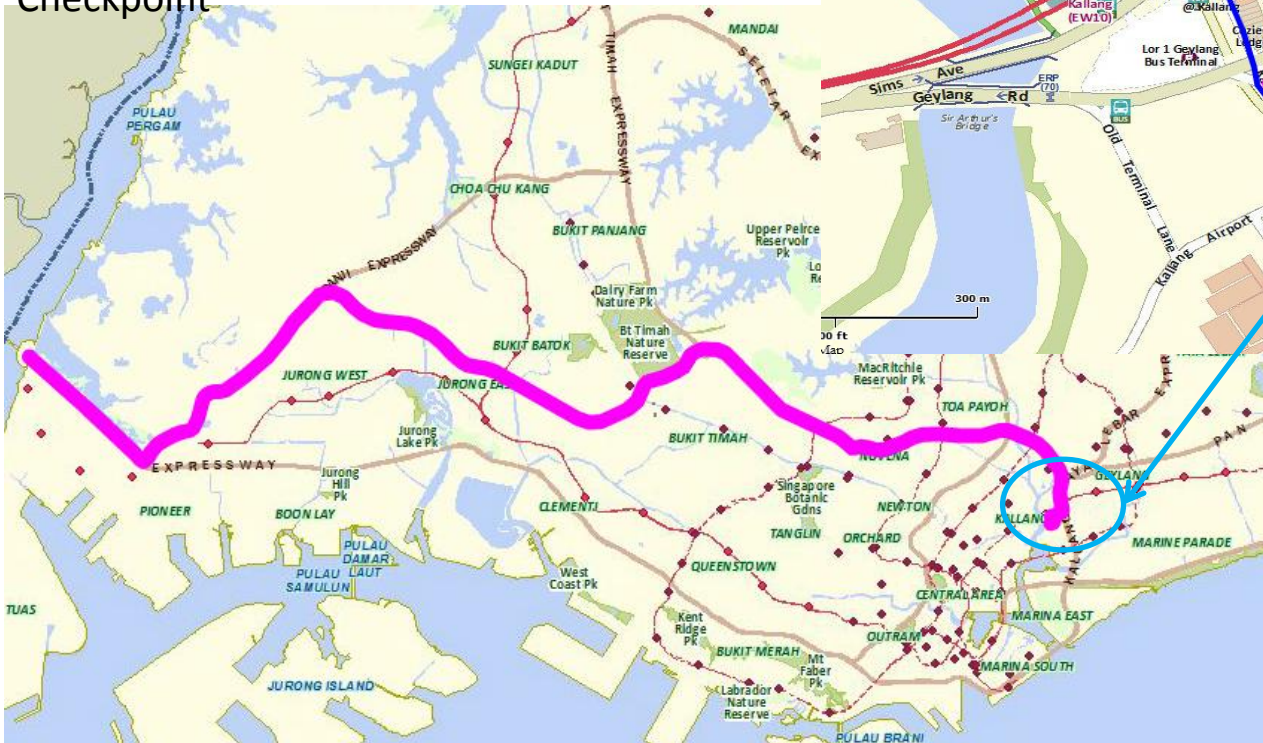

Tuas Checkpoint Route

Tuas Checkpoint to Sports Hub: AYE (MCE) > PIE (Changi) > Exit Sims Way > Geylang Road > Kallang Airport Dr > Kallang Airport Way

Sports Hub to Tuas Checkpoint: dispersal route will be the reverse flow of arrival route, Kallang Airport Way > Kallang Airport Dr > Sims Ave > Sims Way > PIE (Tuas) > AYE (Tuas) > Tuas Checkpoint

Woodlands Checkpoint to Sports Hub

Woodlands Checkpoint to Sports Hub: BKE (PIE)
> PIE (Changi) > Exit Sims Way > Mountbatten Road > Stadium Blvd

Sports Hub to Woodlands Checkpoint: dispersal route will be the reverse flow of arrival route, Kallang Airport Way > Kallang Airport Dr > Sims Ave > Sims Way > PIE (Tuas) > BKE (W'lands) > Woodlands Checkpoint